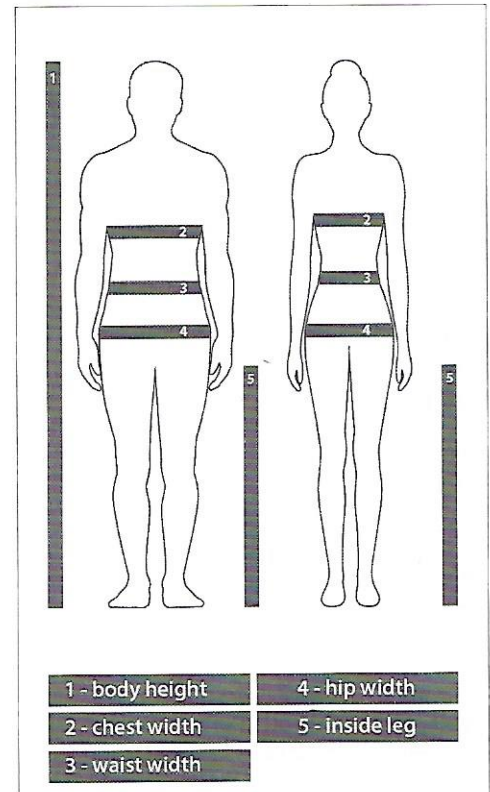

# MEASURING

The assistance of a helping person is recommended. We recommend to wear tight-fitting clothing or underwear. Measure directly on the body. The necessary additions for the comfort or functionality are taken automatically by us during the creation of the textiles.

Please consider the following helpful measuring recommendations:

- 1 body height:** It is measured barefoot from the highest point of the head to the floor.
- 2 chest width:** It is measured at the widest part of the chest horizontally around the body.
- 3 waist width:** It is measured at the thinnest point horizontally around the waist.
- 4 hip width:** It is measured at the widest part of the buttocks horizontally around the hip.
- 5 inside leg:** It is measured from the crotch along the inside of the leg straight down to the floor.

### Body Measurement Chart

Standard sizes (cm)		80	84	88	92	96	100	104	108	112	116	120	124	128	132	136	140
		Chest width	63	68	73	78	83	88	93	98	103	108	113	118	123	128	133
Hip width	90	93	96	99	102	105	108	111	114	117	120	123	126	129	132	135	
Inside leg	81	81	81	81	81	81	81	81	81	81	81	81	81	81	81	81	
Body height	176	176	176	176	176	176	176	176	176	176	176	176	176	176	176	176	

Short sizes (cm) <sup>2</sup>		24	25	26	27	28	29	30
		Chest width	96	100	104	108	112	116
Waist width	88	92	96	100	106	110	114	
Hip width	104	108	112	116	120	124	128	
Inside leg	76	76	76	76	76	76	76	
Body height	166	166	166	166	166	166	166	